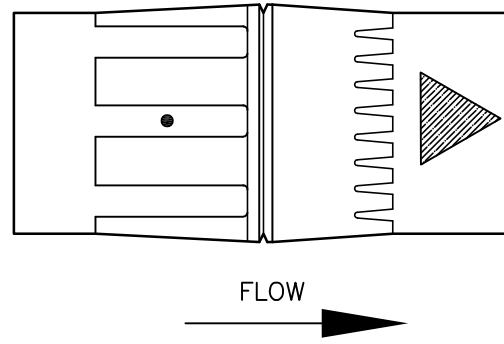

00

Techline® 3/4" PRESSURE REGULATOR LOW FLOW 0.25 - 4.4 GPM

NOT TO SCALE

DETAIL - D004