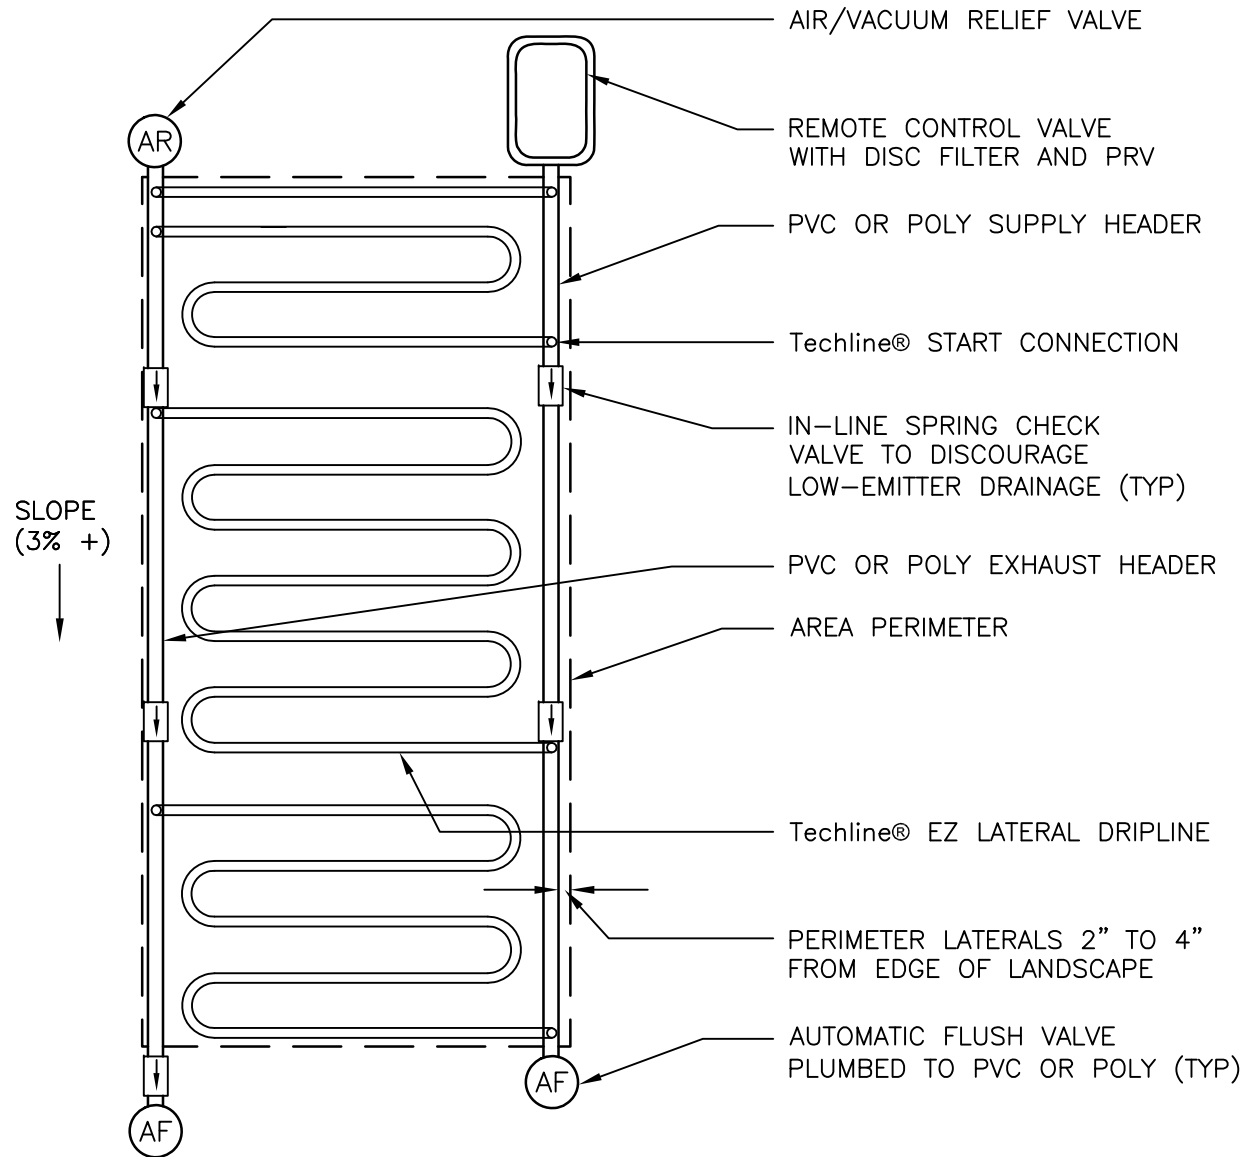

LIMITATIONS:

ALLOWING FOR A WIDE VARIETY OF APPLICATIONS AND CONDITIONS, NETAFIM IRRIGATION INC. IS NOT RESPONSIBLE FOR CORRECTNESS OR APPLICABILITY TO PURPOSE OR COMPATIBILITY TO ANY SITE OR JOB CONDITION. WARRANTY FOR SUITABILITY IS NOT GIVEN OR IMPLIED. MODIFICATIONS FOR SPECIFIC PURPOSES MAY BE NECESSARY AND ARE THE SPECIFIERS' RESPONSIBILITY. THE USE OF THESE DETAILS SHALL NOT BE RESTRICTED AND PUBLICATION THEREOF IS NOT LIMITED TO ANY PURPOSE. REPRODUCTION, PUBLICATION AND REUSE BY ANY METHOD IN WHOLE OR PART IS FULLY AUTHORIZED. OWNERSHIP IS RETAINED BY NETAFIM IRRIGATION INC. VISUAL CONTACT WITH THESE DETAILS SHALL CONSTITUTE PRIMA FACIE EVIDENCE OF THE ACCEPTANCE OF THESE RESTRICTIONS.

00

Techline® EZ LITE MEDIAN ISLAND LAYOUT: Down Slope

NOT TO SCALE

DETAIL - EZ110 LITE