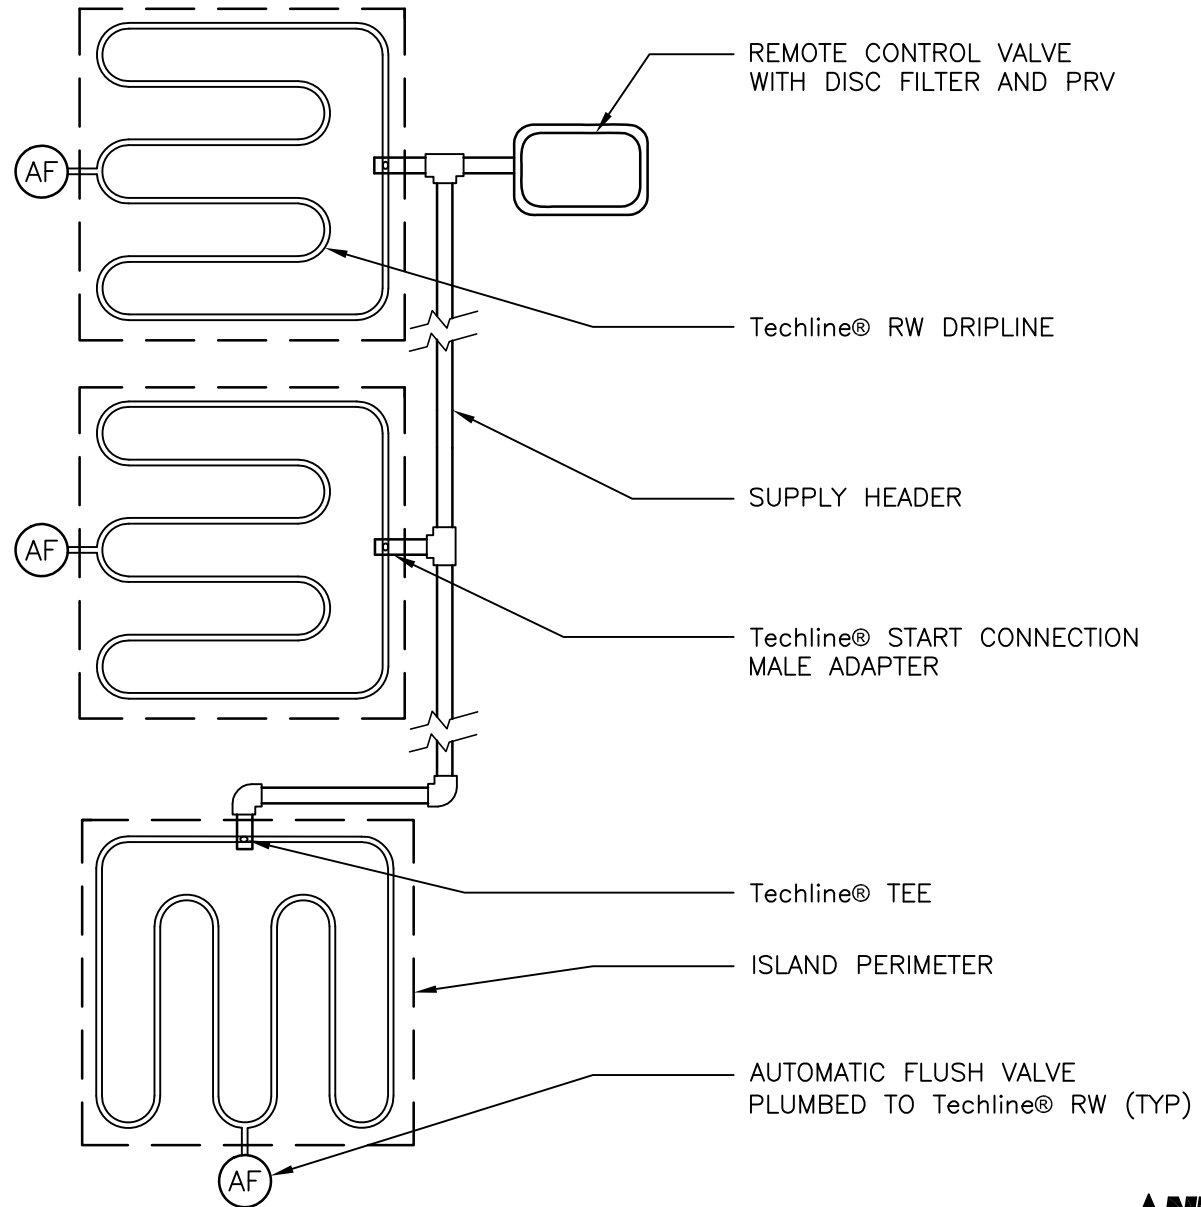

00

Techline® RW LITE ISLAND LAYOUT

NOT TO SCALE

DETAIL - RW103 LITE