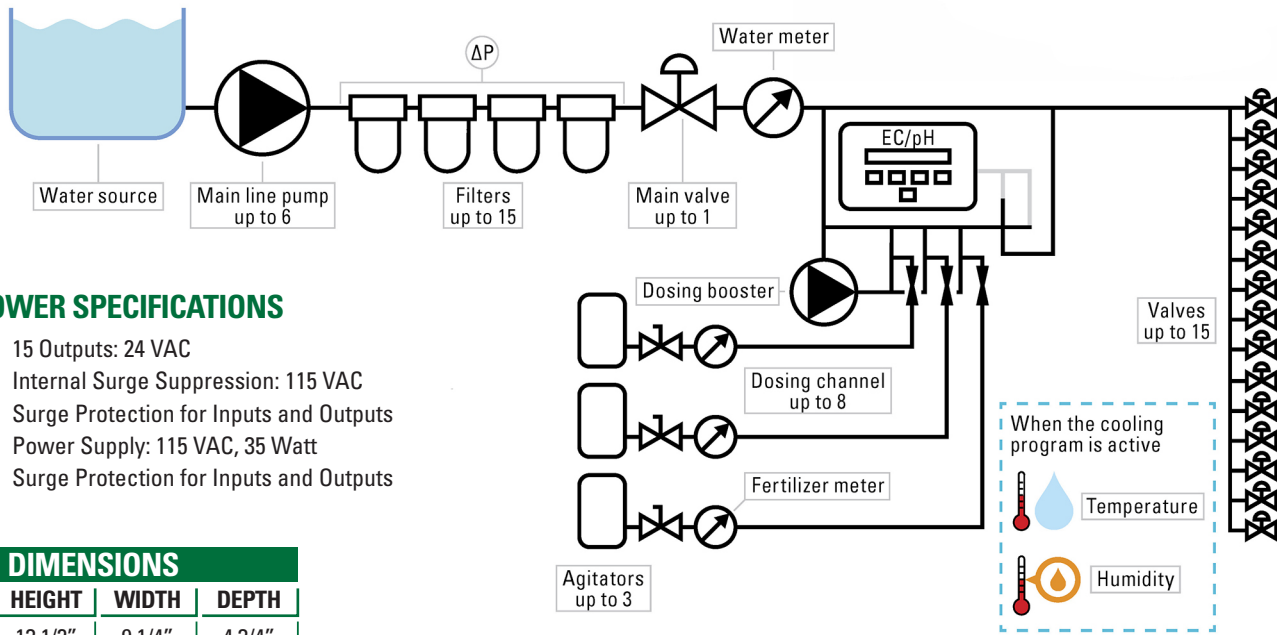

OUTPUTS

15 Flexible Outputs - configured according to the field application

- Up to 15 valves (irrigation/cooling/misting)
- Up to 6 booster pumps
- Up to 1 main valve
- Up to 8 fertilizer dosing channels
- Up to 3 agitators
- Up to 15 backflush filter valves

INPUTS

6 Digital Inputs

- For water meter, fertilizer meter or pressure switch

5 Analog Inputs

- For EC, pH, temperature x 2 and relative humidity x 2

PROGRAMS

IRRIGATION:

Based on a dosing program, a water runtime program and an irrigation program. The irrigation starts by either time, conditions, VPD sum and radiation sum.

FILTER FLUSHING:

Starts according to time and/or delta pressure.

COOLING:

Based on time and the actual temperature and relative humidity sensors.

MISTING:

Starts at a scheduled time. This program can also be used as a simple timer program.

NMC JUNIOR PRO CONTROLLER

NMC JUNIOR PRO CONTROLLER INPUTS AND OUTPUT

This illustration identifies the available inputs and outputs.

POWER SPECIFICATIONS

- 15 Outputs: 24 VAC
- Internal Surge Suppression: 115 VAC
- Surge Protection for Inputs and Outputs
- Power Supply: 115 VAC, 35 Watt
- Surge Protection for Inputs and Outputs