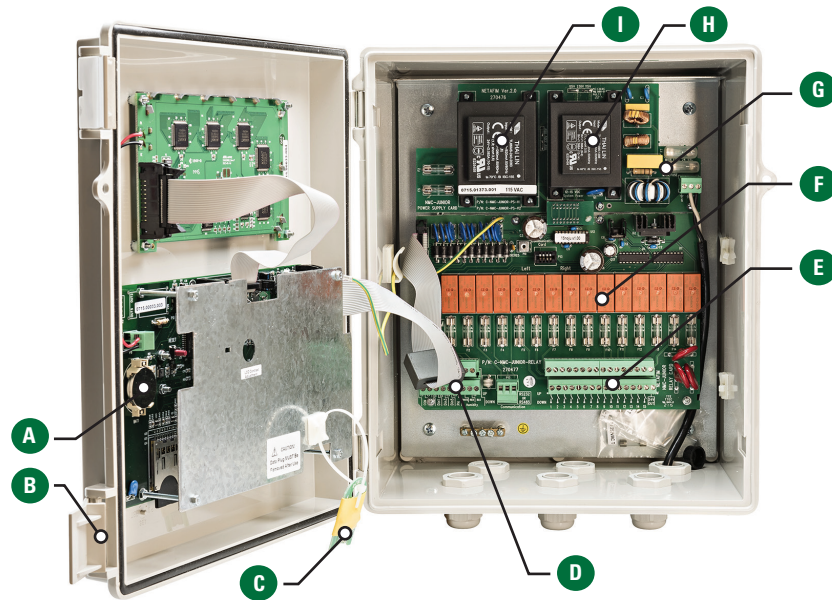

INPUTS

6 Digital Inputs

- For water meter, fertilizer meter or pressure switch

5 Analog Inputs

- For EC, pH, temperature x 2 and relative humidity x 2

PROGRAMS

IRRIGATION:

Based on a dosing program, a water runtime program and an irrigation program. The irrigation starts by either time, conditions, VPD sum and radiation sum.

FILTER FLUSHING:

Starts according to time and/or delta pressure.

COOLING:

Based on time and the actual temperature and relative humidity sensors.

MISTING:

Starts at a scheduled time. This program can also be used as a simple timer program.

NMC JUNIOR PRO CONTROLLER

NMC JUNIOR PRO CONTROLLER INPUTS AND OUTPUT

This illustration identifies the available inputs and outputs.

POWER SPECIFICATIONS

- 15 Outputs: 24 VAC
- Internal Surge Suppression: 115 VAC
- Surge Protection for Inputs and Outputs
- Power Supply: 115 VAC, 35 Watt
- Surge Protection for Inputs and Outputs

DIMENSIONS

| HEIGHT | WIDTH | DEPTH |
|---------|--------|--------|
| 13 1/2" | 9 1/4" | 4 3/4" |

INSIDE THE NMC JUNIOR PRO CONTROLLER

- A** Lithium battery backup
- B** Plastic enclosure with rugged all-weather reinforced plastic housing (IP56)
- C** Removable memory key
- D** Protected input connections
- E** Fuse protected output connections
- F** Output relays
- G** Power filtering and surge suppression
- H** Controller power supply transformer
- I** Output transformer